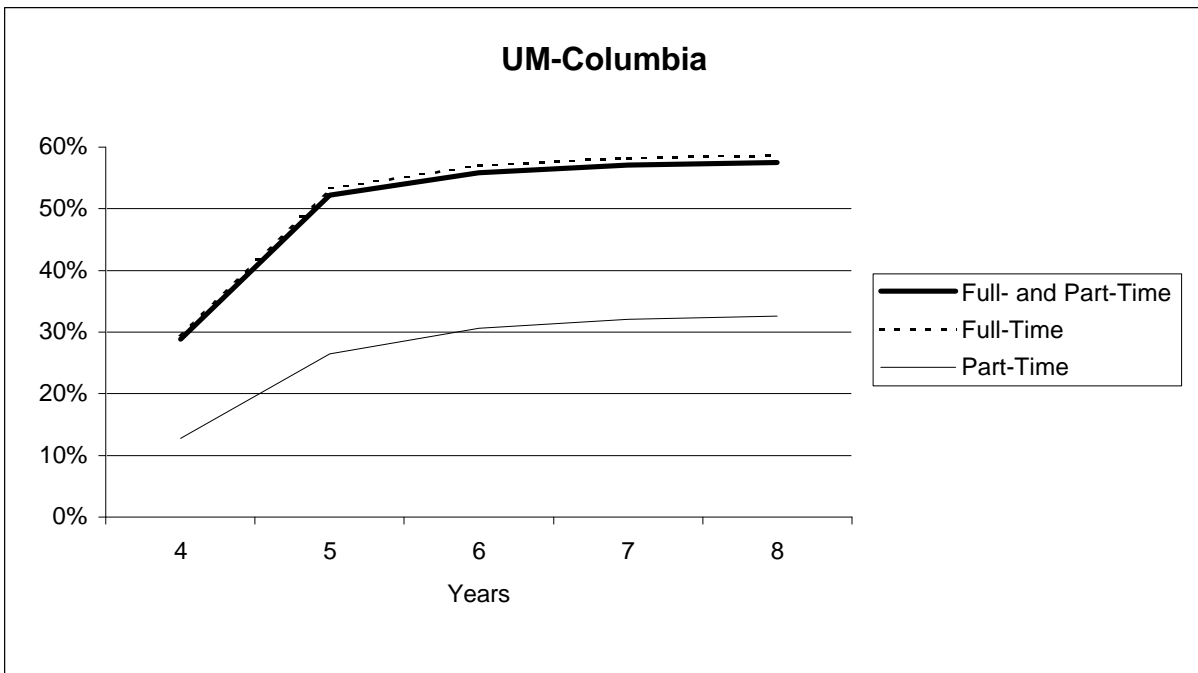

## Cumulative Graduation Rates Over Period from 4 to 8 Years for Full- and Part-time Freshmen Attending the University of Missouri-Columbia (Freshman Cohorts of 1985 Through 1989)

Campus	Fall	Number of Freshmen	Cumulative Percentage Graduating Within				
			4-Years	5-Years	6-Years	7-Years	8-Years
<b>Full- and Part-Time Students</b>							
UM-Columbia	1989	3,998	29%	54%	58%	59%	60%
	1988	4,017	30%	54%	58%	59%	59%
	1987	3,716	29%	52%	56%	57%	58%
	1986	3,491	28%	50%	54%	55%	55%
	1985	3,624	29%	50%	54%	55%	55%
	Average		29%	52%	56%	57%	57%
<b>Full-Time Students</b>							
	1989	3,938	29%	54%	58%	60%	60%
	1988	3,944	30%	55%	58%	60%	60%
	1987	3,576	30%	53%	57%	58%	59%
	1986	3,402	28%	51%	54%	55%	56%
	1985 *						
	Average		29%	53%	57%	58%	59%
<b>Part-Time Students</b>							
	1989	60	12%	30%	32%	33%	33%
	1988	73	16%	26%	34%	34%	36%
	1987	140	17%	31%	33%	35%	36%
	1986	89	6%	19%	24%	26%	26%
	1985 *						
	Average		13%	27%	31%	32%	33%